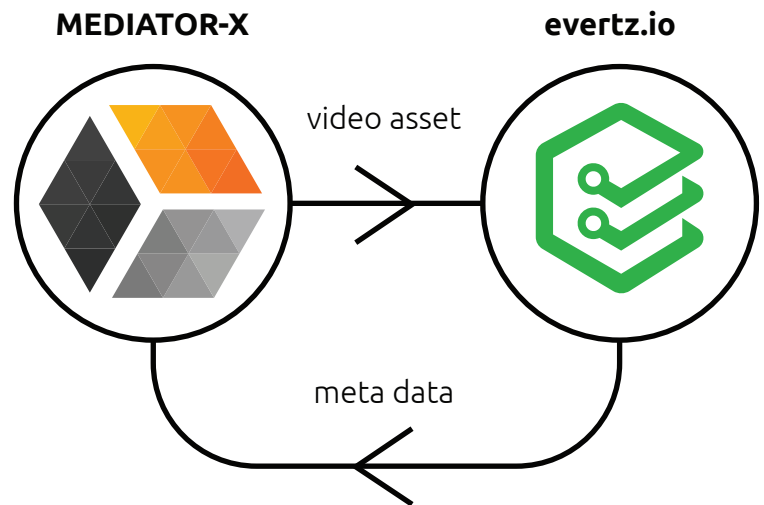

DIAGRAM

ORDERING INFORMATION

Contact your preferred Evertz Associate for pre-registration.